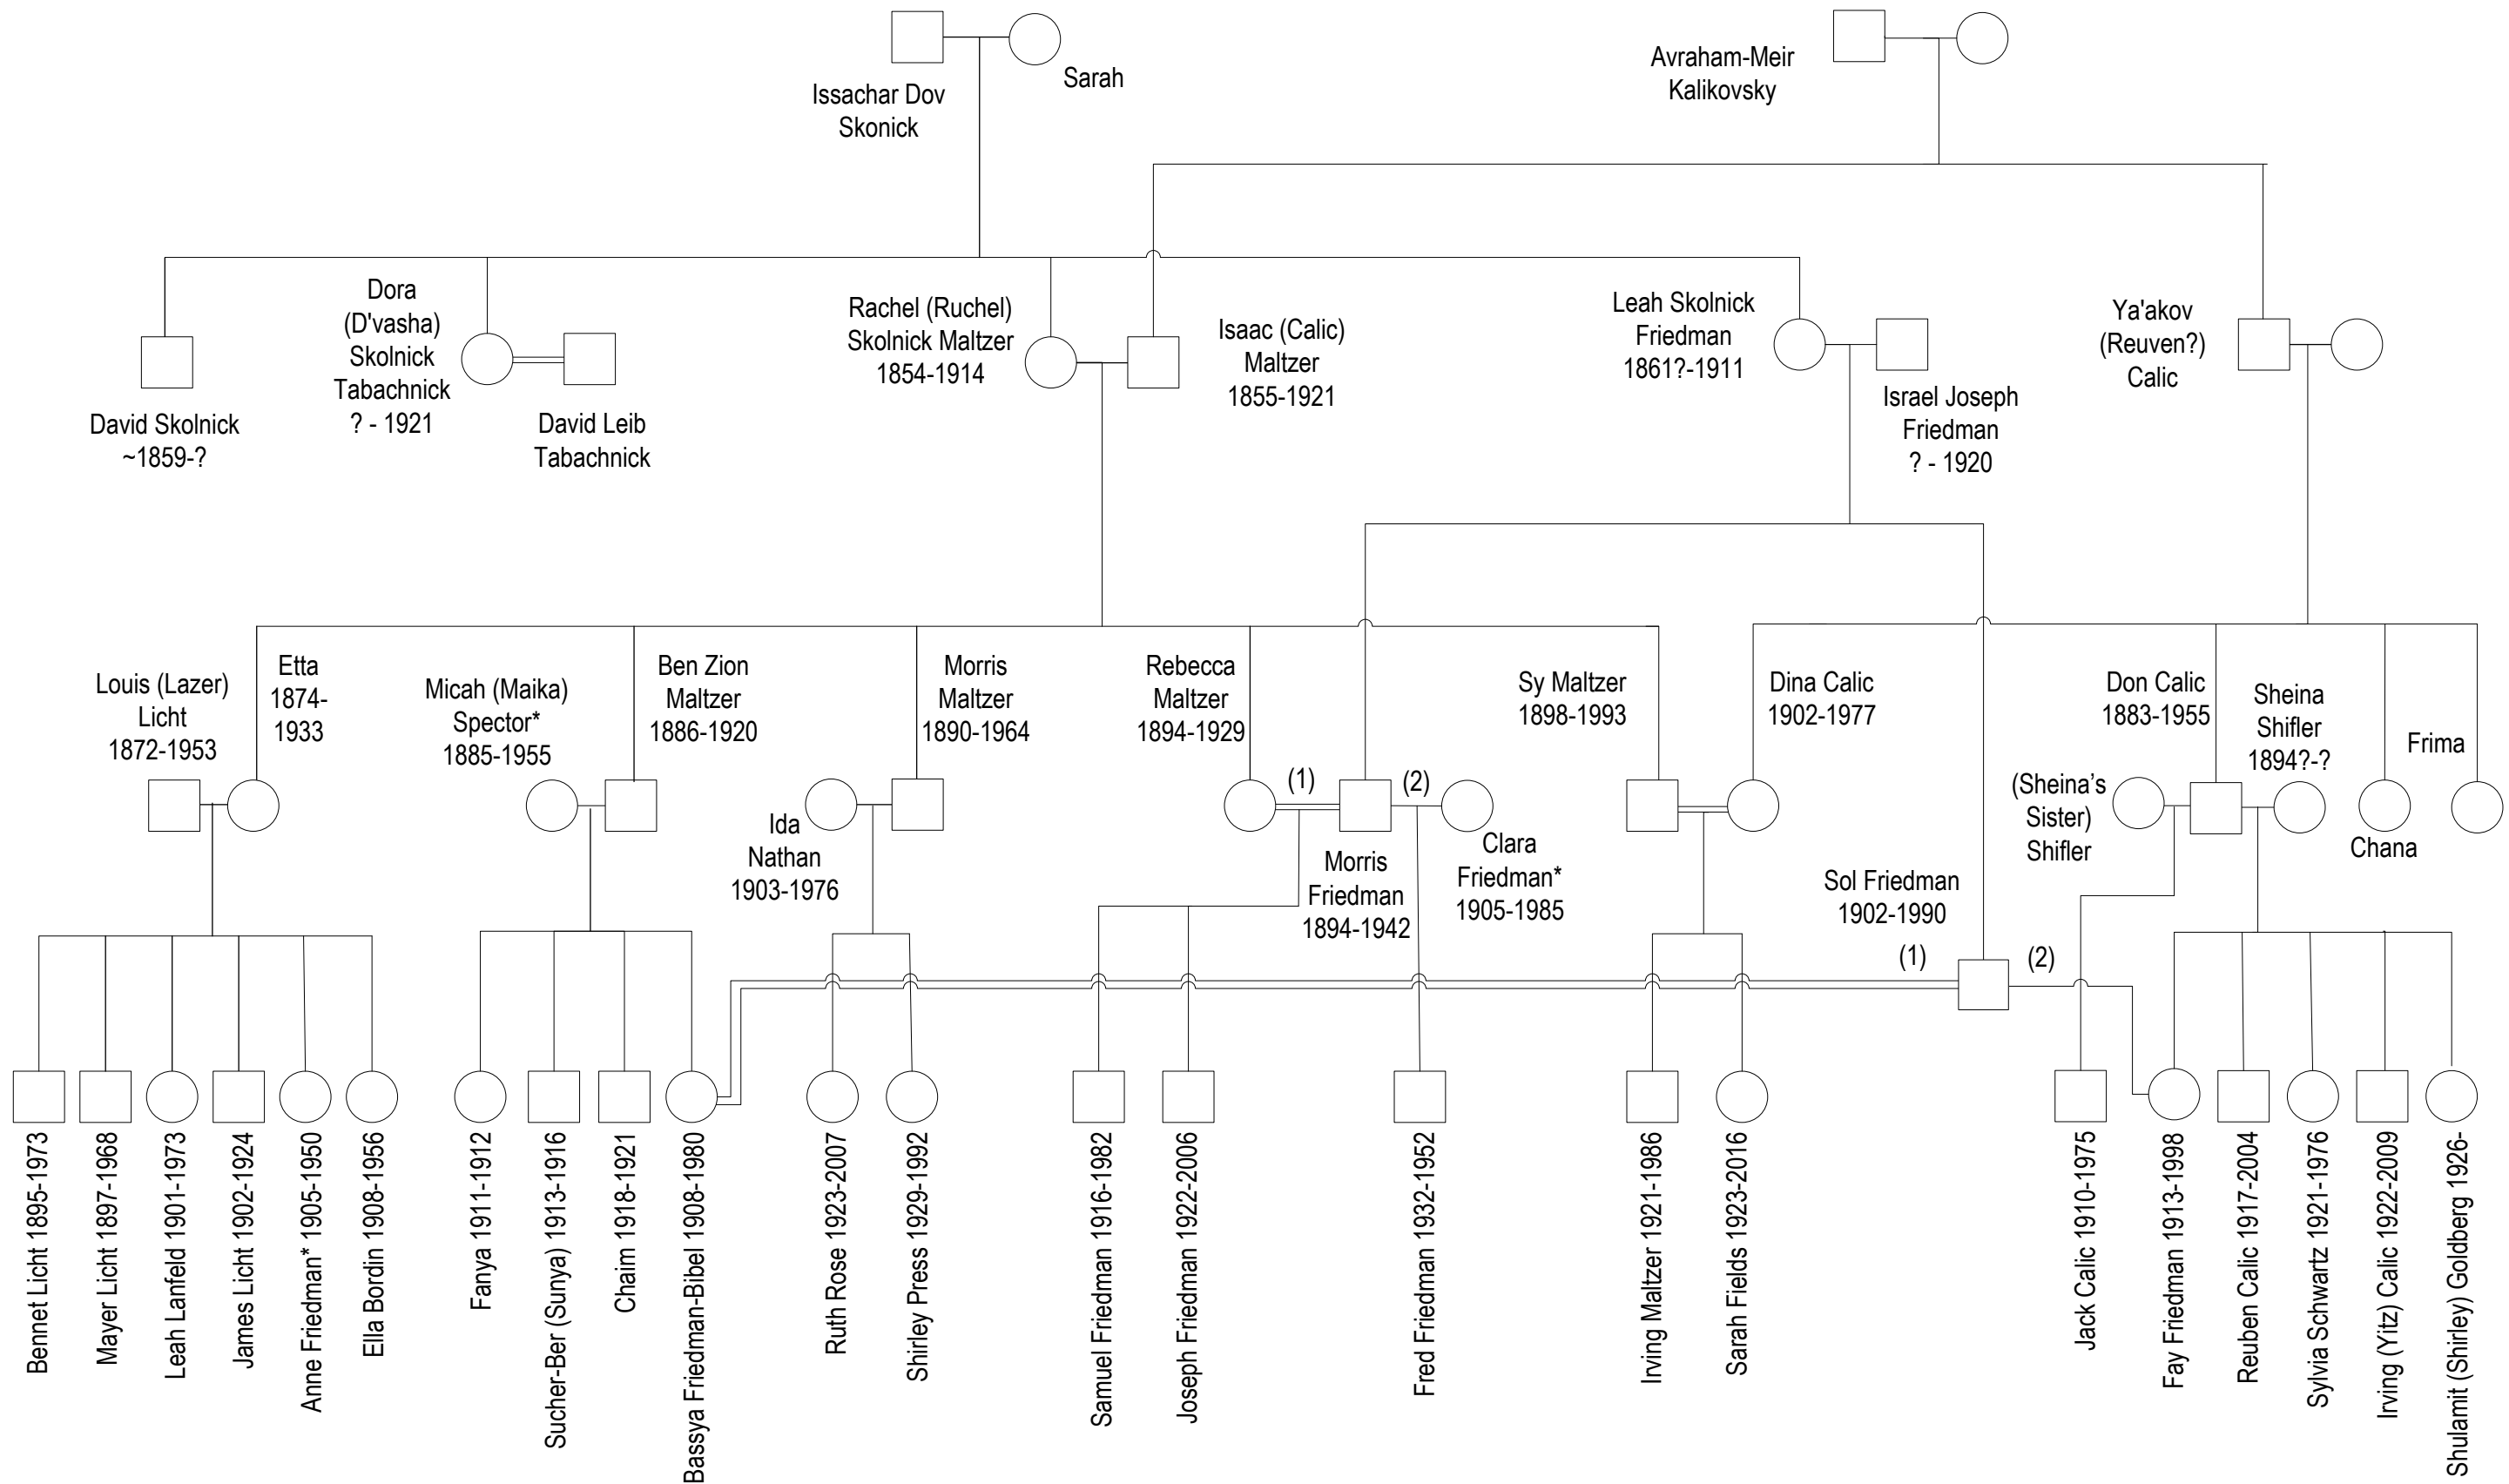

# Skonick-Maltzer-Friedman-Calic-Licht Family

==== Double connecting lines: Cousins' marriage

\* Note: "L.A. Friedmans" Clara Friedman (m Morris Friedman) and Sam Friedman (m Anne Licht) were siblings, and Micah (Maika) Spector (m Ben Zion Maltzer) was their first cousin. Clara and Sam's father was Israel (Srul) Friedman (1873-1938), **not** the same person as Israel Joseph who married Leah Skolnick!